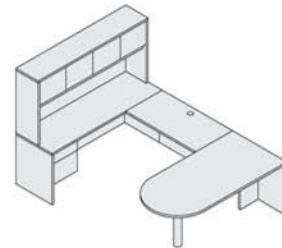

72" DESK AND CREDENZA

- 6' x 8'6" footprint
- 12 linear feet of work surface
- 4 file drawers provide 76 inches of filing
- 4 box drawers for personal items
- Stack-on storage can hold 33 two-inch binders
- 3/4-height pedestal for greater economy
- Task light below storage unit

UNITS	YOUR PRICE
1 Station	\$ 1,669

U WORKSTATION

- 6' x 8'11" footprint
- Over 15 linear feet of work surface
- 2 file drawers provide 38 inches of filing
- 2 box drawer for personal items
- Stack-on storage can hold 33 two-inch binders
- 3/4-height pedestal for greater economy
- Task light below storage unit
- Available left- or right-handed

UNITS	YOUR PRICE
1 Station Right	\$ 1,644
1 Station Left	\$ 1,644

U PENINSULA WORKSTATION

- 6' x 8'11" footprint
- Over 15 linear feet of work surface
- 1 file drawer provide 19 inches of filing
- 1 box drawer for personal items
- Stack-on storage can hold 33 two-inch binders
- 3/4-height pedestal for greater economy
- Task light below storage unit
- Available left- or right-handed