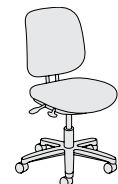

The juxtaposition of a square back and rounded seat produces a sleek, streamlined look that evokes a sense of hard-working efficiency.

- 4241 Mid-back, armless
- 4242 Mid-back
- 4292 Fixed arms
- 4295 Height-adjustable arms

PERPETUAL® 4300 SERIES

Perpetual guest seating complements any environment and welcomes visitors with tasteful comfort.

- 4303 Mid-back
- 4305 Stool, armless
- 4306 Guest, armless w/ casters
- 4313 Mid-back, fixed arms
- 4315 Task, stool
- 4316 Guest, casters

A subtle wave design offers soothing shoulder and lumbar support for long days at the computer.

- 4901 High-back
- 4902 Mid-back
- 4903 Guest
- 4907 High-back, knee-tilt
- 4908 Mid-back, knee-tilt

VOLT™ 5700 SERIES

Comfort and quality at an incredible value – that's Volt, a functional chair perfect for task environments.

- 5701 Task
- 5703 Task, synchro-tilt
- 5705 Task, stool
- 5795 Height-adjustable arms

COMFORTASK® 5900 SERIES