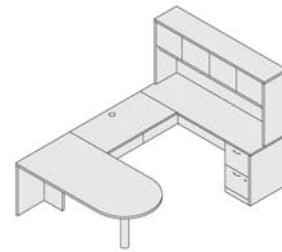

72" DESK AND CREDENZA

- 6' x 8'6" footprint
- 12 linear feet of work surface
- 6 file drawers provide 114 inches of filing
- 4 box drawers for personal items
- Stack-on storage can hold 33 two-inch binders
- Full-height pedestal, satin nickel sweep pulls
- Task light below storage unit

UNITS	YOUR PRICE
1 Station	\$ 2,307

U WORKSTATION

- 6' x 8'11" footprint
- Over 15 linear feet of work surface
- 3 file drawers provide 157 inches of filing
- 2 box drawers for personal items
- Stack-on storage can hold 33 two-inch binders
- Full-height pedestal, satin nickel sweep pulls
- Task light below storage unit
- Available left- or right-handed

UNITS	YOUR PRICE
1 Station Right	\$ 2,197
1 Station Left	\$ 2,197

U PENINSULA WORKSTATION

- 6' x 8'11" footprint
- Over 15 linear feet of work surface
- 2 file drawers provide 138 inches of filing
- Stack-on storage can hold 33 two-inch binders
- Full-height pedestal, satin nickel sweep pulls
- Task light below storage unit
- Available left- or right-handed

UNITS	YOUR PRICE
1 Station	\$ 2,002

L WORKSTATION

- 6' x 6' footprint
- Over 9 linear feet of work surface
- 3 file drawers provide 57 inches of filing
- 2 box drawers for personal items
- Full-height pedestal, satin nickel sweep pulls
- Available left- or right-handed