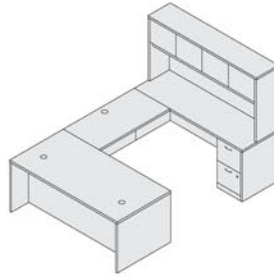

72" DESK AND CREDENZA

- 6' x 8'6" footprint
- 12 linear feet of work surface
- 6 file drawers provide 114 inches of filing
- 4 box drawers for personal items
- Stack-on storage can hold 33 two-inch binders
- Full-height pedestal, satin nickel sweep pulls
- Task light below storage unit

UNITS	YOUR PRICE
1 Station	\$ 2,307

U WORKSTATION

- 6' x 8'11" footprint
- Over 15 linear feet of work surface
- 3 file drawers provide 157 inches of filing
- 2 box drawers for personal items
- Stack-on storage can hold 33 two-inch binders
- Full-height pedestal, satin nickel sweep pulls
- Task light below storage unit
- Available left- or right-handed

UNITS	YOUR PRICE
1 Station Right	\$ 2,197
1 Station Left	\$ 2,197

U PENINSULA WORKSTATION

- 6' x 8'11" footprint
- Over 15 linear feet of work surface
- 2 file drawers provide 138 inches of filing
- Stack-on storage can hold 33 two-inch binders
- Full-height pedestal, satin nickel sweep pulls
- Task light below storage unit
- Available left- or right-handed

UNITS	YOUR PRICE
1 Station	\$ 2,002

L WORKSTATION

- 6' x 6' footprint
- Over 9 linear feet of work surface
- 3 file drawers provide 57 inches of filing
- 2 box drawers for personal items
- Full-height pedestal, satin nickel sweep pulls
- Available left- or right-handed