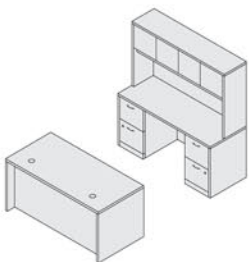

72" DESK AND CREDENZA

- 6' x 8'6" footprint
- 12 linear feet of work surface
- 6 file drawers provide 114 inches of filing
- 4 box drawers for personal items
- Stack-on storage can hold 33 two-inch binders
- Full-height pedestal, satin nickel sweep pulls
- Task light below storage unit

UNITS	YOUR PRICE
1 Station	\$ 2,307

U WORKSTATION

- 6' x 8'11" footprint
- Over 15 linear feet of work surface
- 3 file drawers provide 157 inches of filing
- 2 box drawers for personal items
- Stack-on storage can hold 33 two-inch binders
- Full-height pedestal, satin nickel sweep pulls
- Task light below storage unit
- Available left- or right-handed

UNITS	YOUR PRICE
1 Station Right	\$ 2,197
1 Station Left	\$ 2,197

U PENINSULA WORKSTATION

- 6' x 8'11" footprint
- Over 15 linear feet of work surface
- 2 file drawers provide 138 inches of filing
- Stack-on storage can hold 33 two-inch binders
- Full-height pedestal, satin nickel sweep pulls
- Task light below storage unit
- Available left- or right-handed

UNITS	YOUR PRICE
1 Station Right	\$ 1,878
1 Station Left	\$ 1,878

60" DESK AND CREDENZA

- 5' x 8' footprint
- 10 linear feet of work surface
- 6 file drawers provide 114 inches of filing
- 4 box drawers for personal items
- Stack-on storage can hold 28 two-inch binders
- Full-height pedestal, satin nickel sweep pulls
- Task light below storage unit